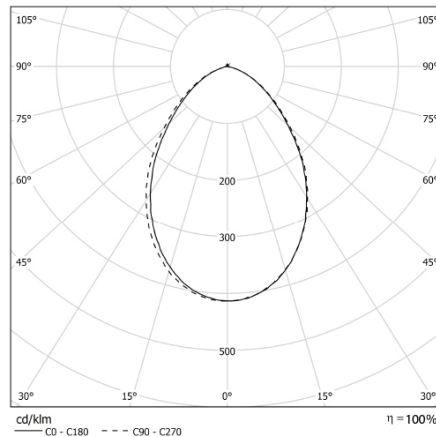

BOX LED MEDIUM

Circular cut-out. IP54 protection from the bottom

CODE		FLUX	SIZE	CERTIFICATIONS
44MP20K4M54	20W 4000K	1915lm	188mm	  

Optics

Internal polycarbonate reflector and opal microprism polycarbonate diffuser. CUT OFF > 20°.

Specifications

SMD LED technology;
Driver included;
CRI>90;
Mac Adams 3;
Life Time: L80/B10 >50.000h;
5 years complete warranty;
Eye safety: RG0/RG1 in accordance with EN62471:2009

Body

Body in die-cast aluminium.