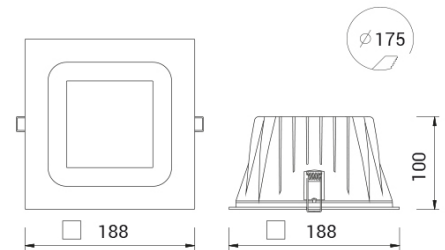

BOX LED MEDIUM

Circular cut-out. IP54 protection from the bottom

CODE		FLUX	SIZE	CERTIFICATIONS
44MP20K4M54	20W 4000K	1915lm	188mm	  

Optics

Internal polycarbonate reflector and opal microprism polycarbonate diffuser. CUT OFF > 20°.

Specifications

SMD LED technology;
Driver included;
CRI>90;
Mac Adams 3;
Life Time: L80/B10 >50.000h;
5 years complete warranty;
Eye safety: RG0/RG1 in accordance with EN62471:2009

Body

Body in die-cast aluminium.